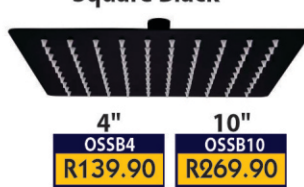

Square Black

4" OSSB4 **R139.90**
10" OSSB10 **R269.90**